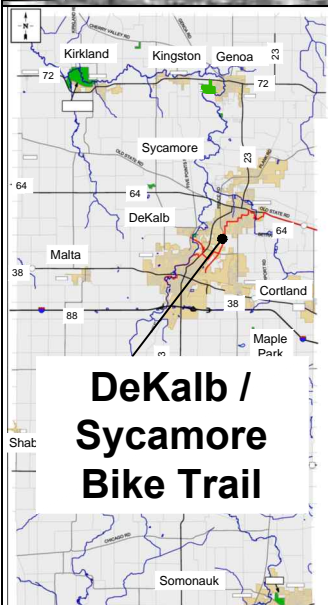

# DeKalb / Sycamore Bike Trail

Bike Trail Connects to Great Western Trail

**DeKalb / Sycamore  
Bike Trail**  
(6 Miles)  
DeKalb County  
815-895-7191

## LEGEND

Parking

Picnic Area

Bike Path (DeKalb)

Bike Path (Sycamore)