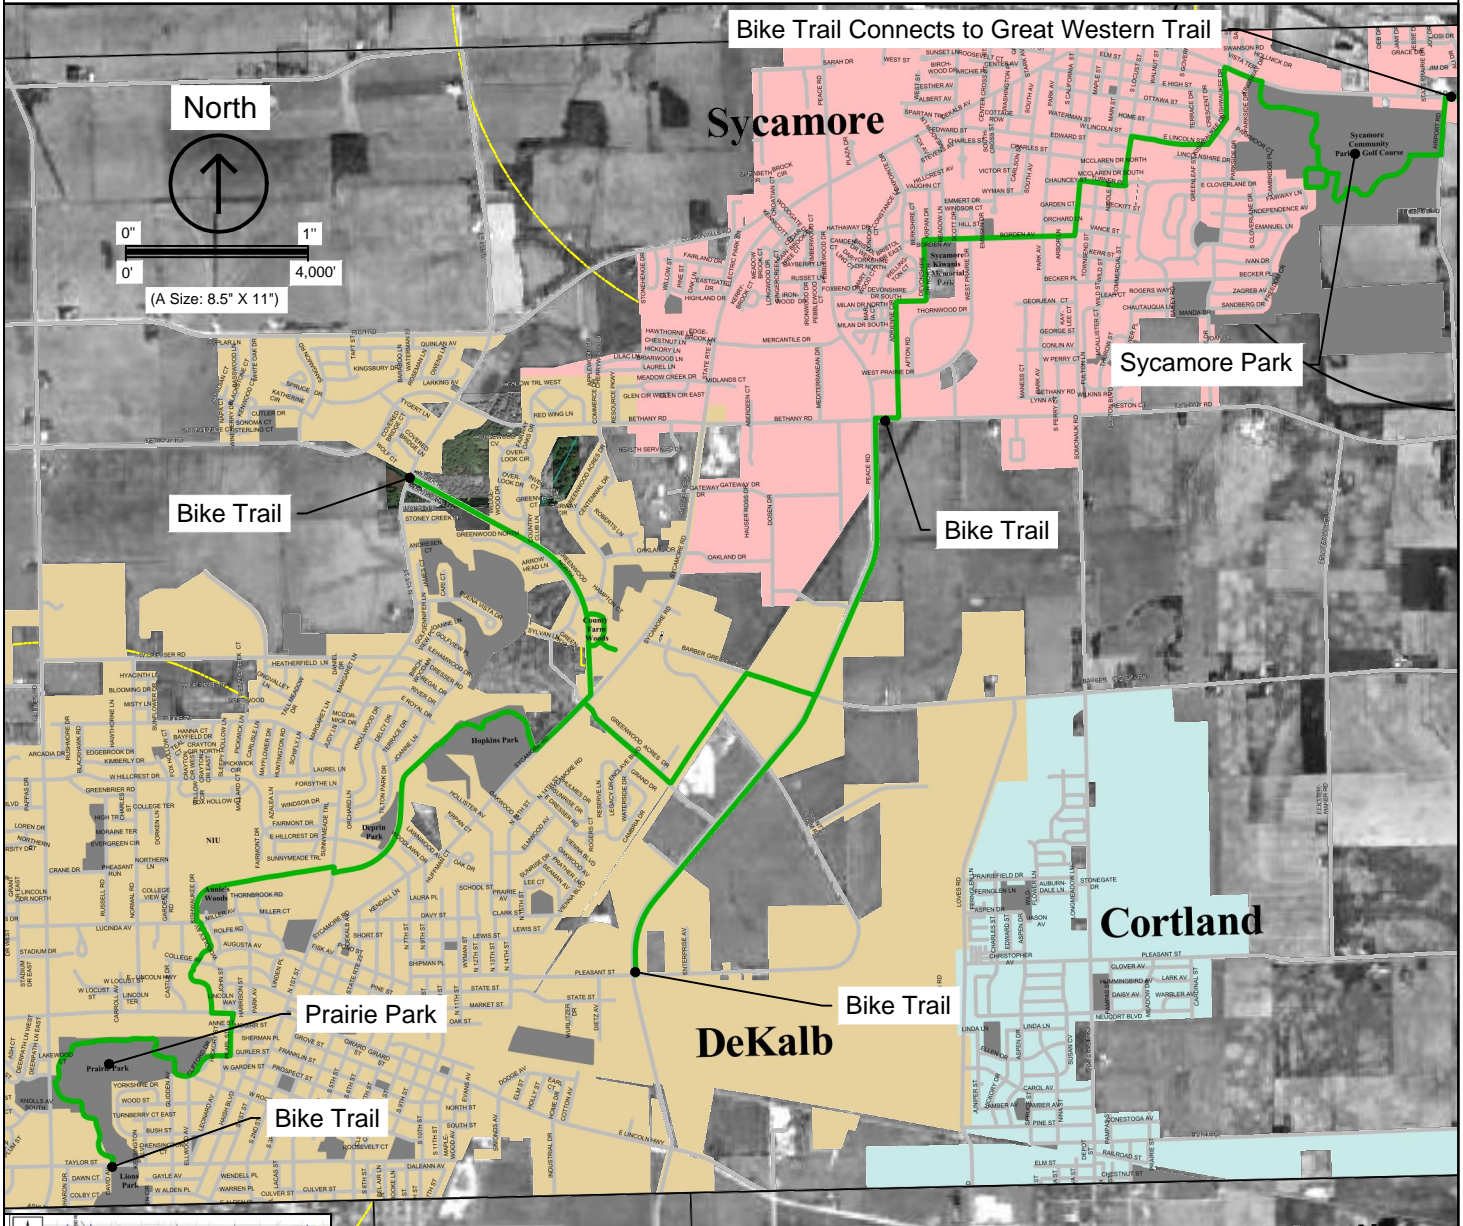

# DeKalb / Sycamore Bike Trail

Bike Trail Connects to Great Western Trail

**DeKalb / Sycamore  
Bike Trail**  
(6 Miles)  
DeKalb County  
815-895-7191

## FACILITIES AND RECREATION

- Handicap Access
- Cross Country Skiing
- Hiking
- Picnic Areas
- Snowmobiling
- Biking

**DeKalb County Forest Preserve**

[www.dekalbcounty.org/Forest/forest\\_preserve.html](http://www.dekalbcounty.org/Forest/forest_preserve.html)

## LEGEND

Parking

Picnic Area

Bike Path (DeKalb)

Bike Path (Sycamore)