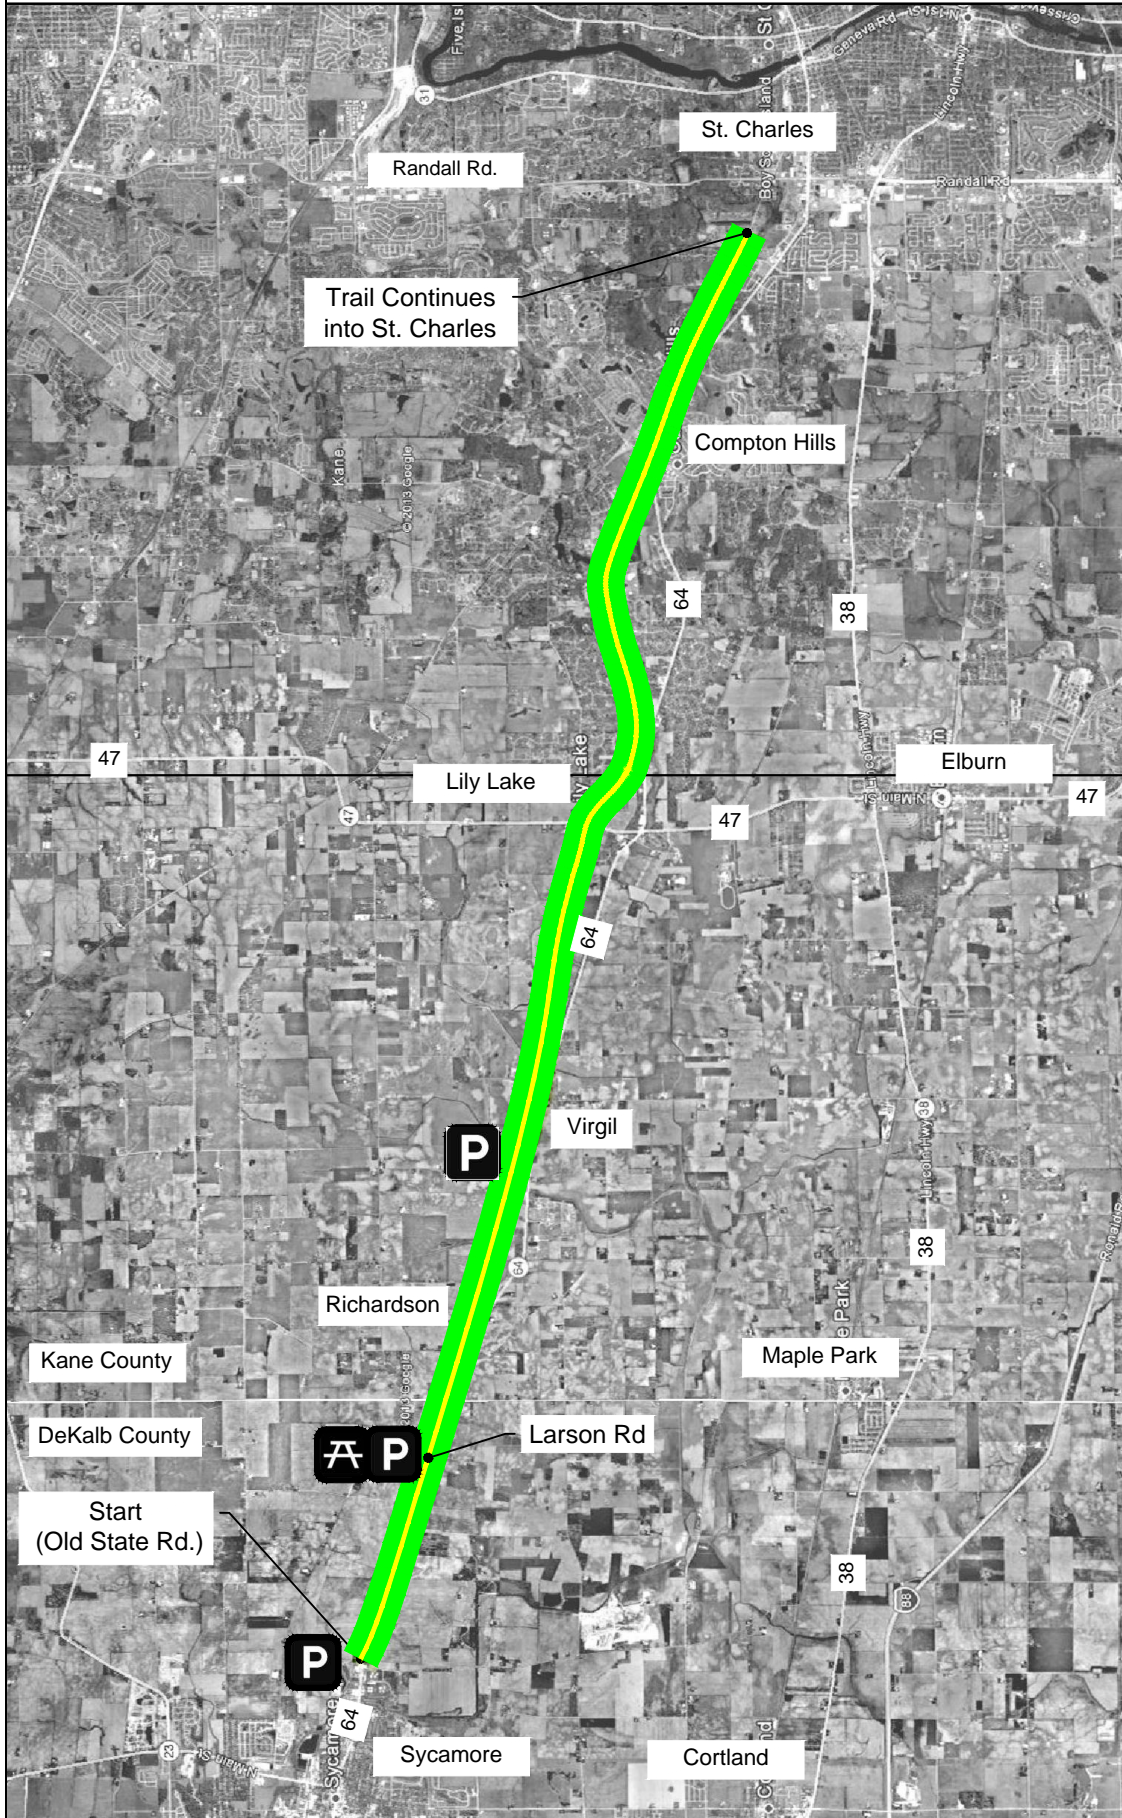

Great Western Bike Trail

DeKalb County Forest Preserve
www.dekalbcounty.org/Forest/forest_preserve.html

Great Western Bike Trail
 (17 Miles)
 DeKalb and Kane Counties
 815-895-7191

FACILITIES AND RECREATION

- Handicap Access
- Cross Country Skiing
- Hiking
- Picnic Areas
- Snowmobiling
- Biking

LEGEND

- Parking
- Picnic Area
- Bike Path

North